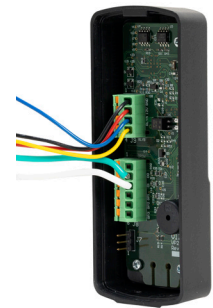

BLUETOOTH ACCESS CONTROL

PHONE

FOB

VIDEO INTERCOM

Features

- Controls door strikes, mag locks or gates
- Indoor/Outdoor Rating: IP54
- Operating Temperature: -40° to +85° C (-40° to +185°F)
- Power Input: 12VDC, 20mA average
- Relay: 750mA 12-24 VAC/VDC
- Encrypted Bluetooth security
- Dimensions: 4.0 x 1.3 x 0.8 in (101 x 34 x 20 mm)
- Weight: 1.6 oz (46 grams)
- Certifications & Approvals FCC & CE

How to Order

SERIES

VP2

FRONT VIEW

BACK VIEW

BLUETOOTH ACCESS CONTROL

PHONE

FOB