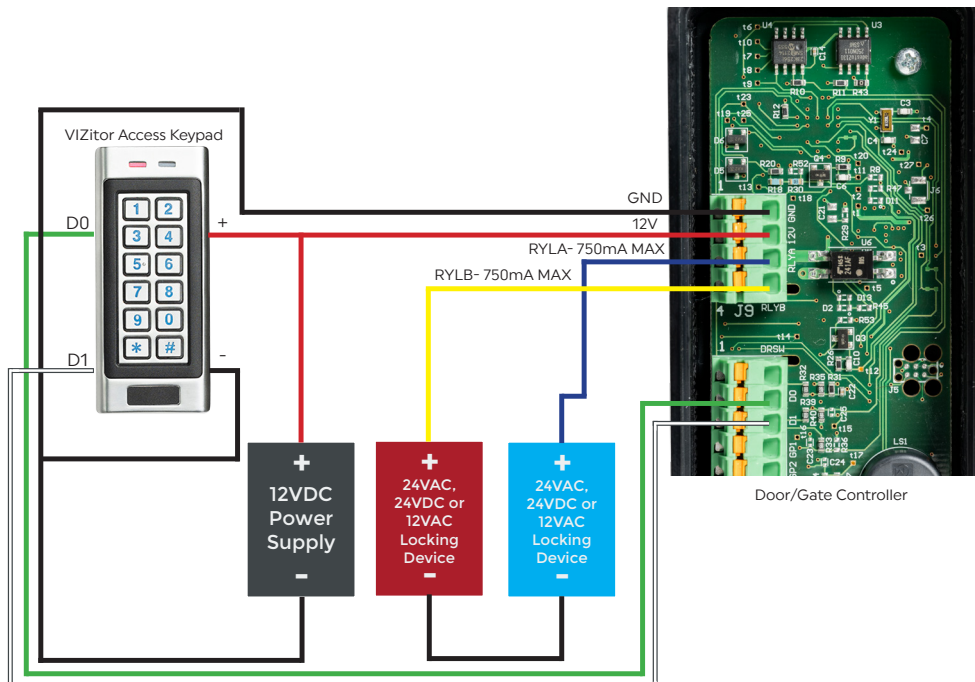

Wiring for VIZitor Access Service

Door/Gate Controller & Keypad

Wiring for a 12VDC Locking Device

Wiring for a 24VAC, 24VDC or 12VAC Locking Device

Access Control & Visitor Management for Your Entire Property