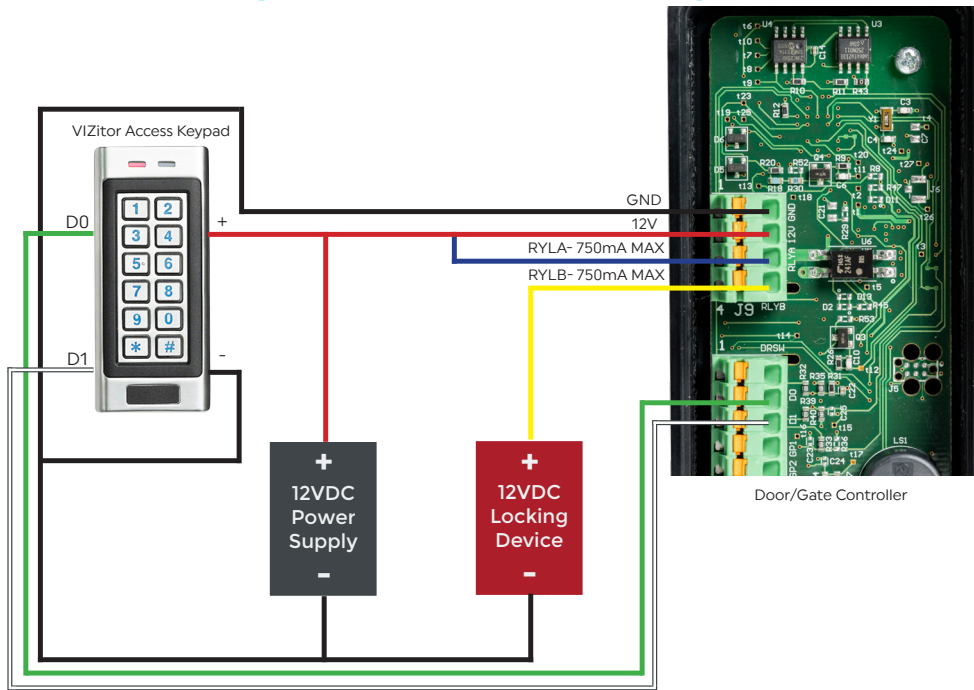

Wiring for VIZitor Access Service

Door/Gate Controller & Keypad

Wiring for a 12VDC Locking Device

Wiring for a 24VAC, 24VDC or 12VAC Locking Device

Access Control & Visitor Management for Your Entire Property