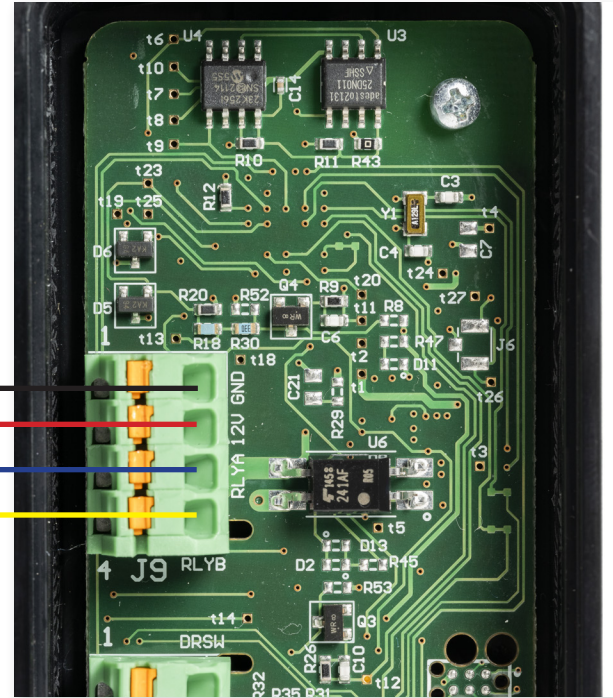

Door/Gate Controller Gate Wiring Diagram

Entegrity Smart Door/Gate Controller