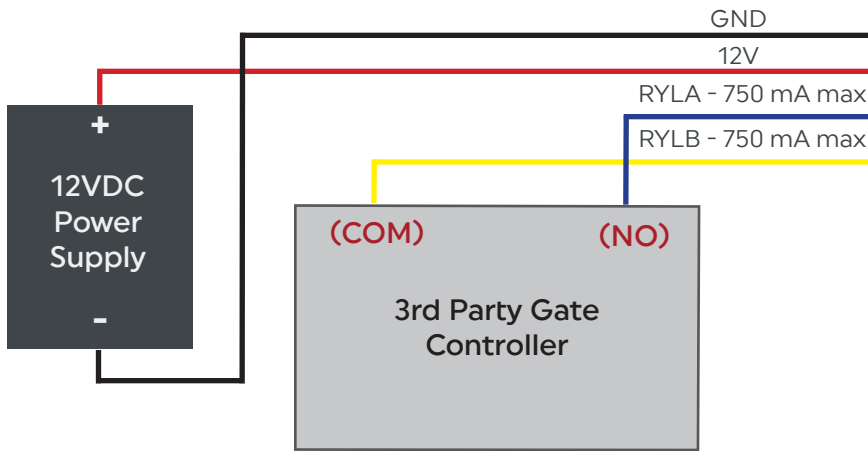

Door/Gate Controller Gate Wiring Diagram

Entegrity Smart Door/Gate Controller