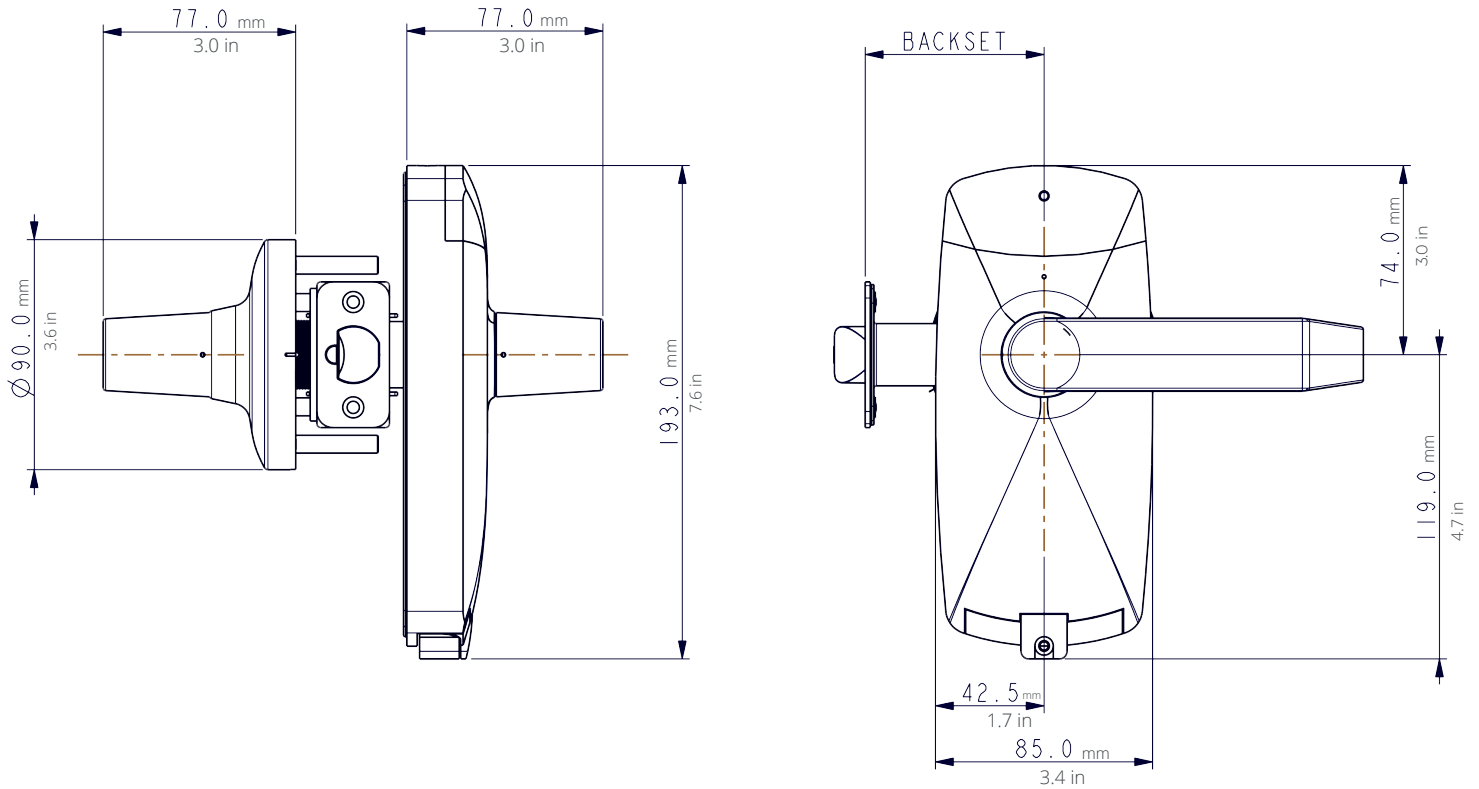

Entegrity Smart Lock Dimensions

Access Control & Visitor Management for Your Entire Property

EntegritySmart.com

Powered by VIZpin