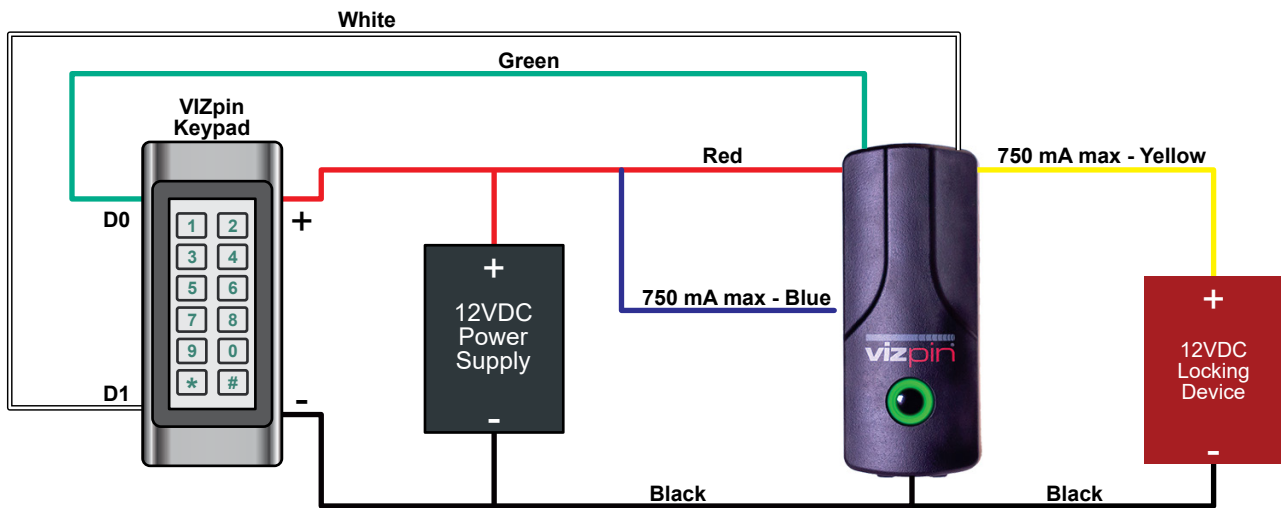

Wiring for Visitor Access Service

Door/Gate Controller & Keypad

Wiring for a 12VAC Locking Device

Wiring for a 24VAC, 24VDC or 12VAC Locking Device