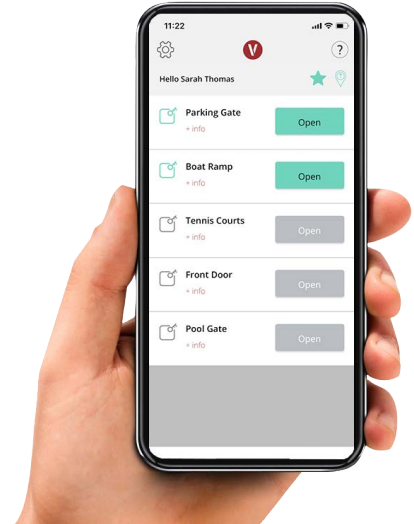

VIZpin Solar Kit

The VIZpin Solar Kit is a self-contained outdoor access gate controller that is perfect for pedestrian and pool gates or any installation where it is difficult or expensive to install electrical service. Designed for use with any 12VDC gate or latch, the VIZpin Solar Kit provides continuous service with just 3 hours of sunlight each day, or 650 activations with battery only.*

The VIZpin Solar package Includes:

1. VIZpin Gate Controller with built-in Bluetooth Smart Device**
2. VIZpin LITE Service: Cloud-based keyless entry service for granting and revoking 24/7 Smartkeys
3. 5 Smartkeys
4. Solar Panel: Includes 25-year power output guarantee
5. Absorbent Glass Mat (AGM) 12V Battery
6. Battery Charge Controller: Protects against battery over-charging or over-discharging
7. IP65-rated Nema Enclosure
8. Mounting Hardware: Fits 2" to 4" poles